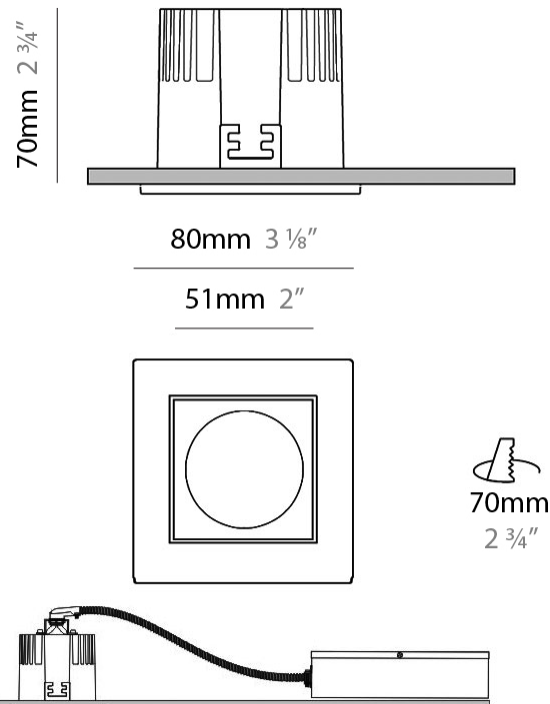

GENERAL

Series: Dixit
Subseries: Dixit RA8
Brand: Ivela
Division: Architectural
Mounting Type: Recessed
Mounting Location: Ceiling
Subcategory: Downlight

PHYSICAL

Shape: Square
Length (mm): 80
Length (in): 3 1/8
Width (mm): 80
Width (in): 3 1/8
Height (mm): 70
Height (in): 2 3/4
Min. Recessing Depth (mm): 110
Min. Recessing Depth (in): 4 3/16
Light Distribution: Direct
Weight (kg): 0.4
Weight (lbs): 0.88
Diffuser: Clear Polycarbonate
Fixture Finish: MWH
Fixture Material: Aluminum Die Cast
Cut-out Measurements: 70mm / 2 3/4"

ELECTRICAL

Lamp Type: LED
Total Output Wattage (W): 9 / 12
Dimming: Tri-Mode (Non-Dimming and Phase Dimming (120Vac only) and 0-10V Dimming)
Driver Included: No
Driver Location: Recessed Housing
Driver Type: Constant Current - Universal
Driver Class: Class 2
Input Voltage (V): 120 - 277
Constant Current (MA): 250 / 350

LED

Number of LEDs: 1
Color Temperature (°K): 2700 / 3000
Max. Delivered Lumen (lm): 1096 / 1447
CRI: >80 CRI
Efficiency (%): 87.7
Lamp Life (hrs): 50000
Upon Request: 3500K upon request

OPTICAL

Optic°: 26
Adjustability: Fixed
Upon Request: Optic 45° (mirror-metallized) / 65° (white)

RATINGS AND CERTIFICATIONS

Certified By: Certified for North American Standards
IP rating: IP44
IK Rating: IK08
Glare Rating: ≤ 19

PROJECT	_____
TYPE	_____
SPECIFIER	_____
QUANTITY	_____
DATE	_____